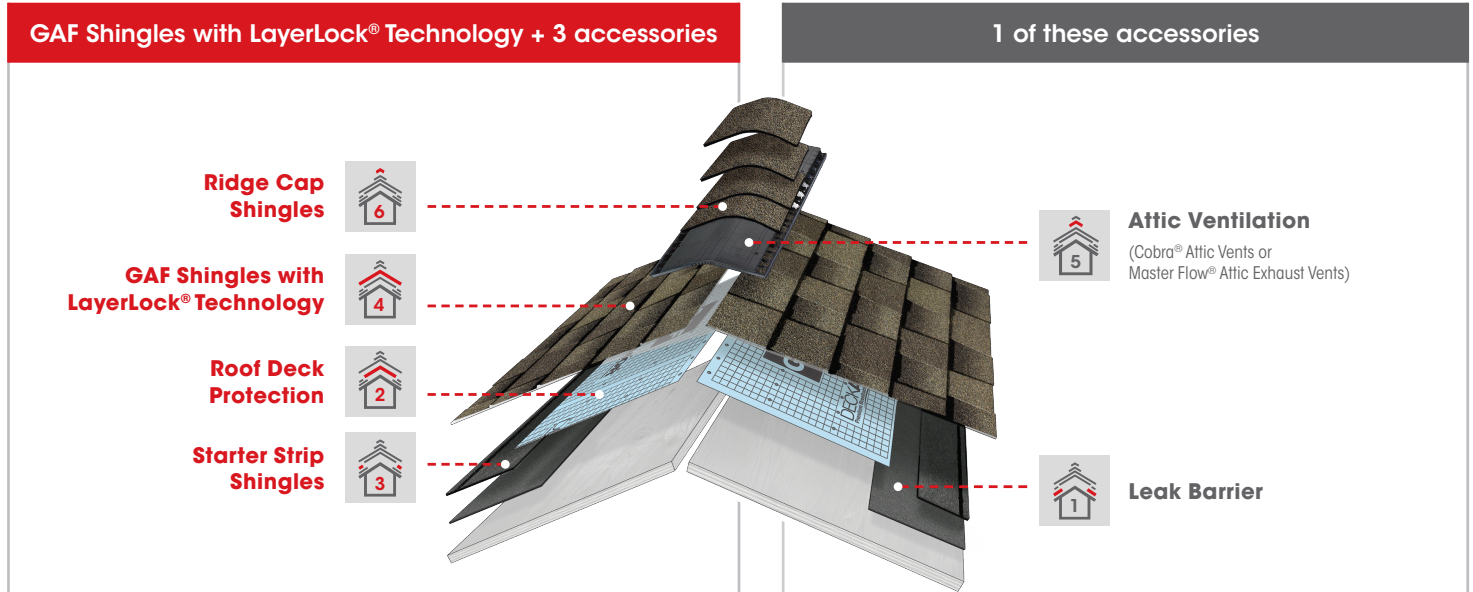

WindProven™ Limited Wind Warranty

When installed with the required combination of at least 4 qualifying GAF Accessories, Timberline® Shingles with LayerLock® Technology are eligible for an industry first: a wind warranty with no maximum wind speed limitation.¹

Qualifying GAF Shingles + At Least 4 Qualifying GAF Accessories

Choose 1 + Choose 3 (1 from each column)

GAF Shingles with LayerLock® Technology	Starter Strip Shingles	Roof Deck Protection	Ridge Cap Shingles
Timberline HDZ®	WeatherBlocker™	Deck-Armor™	TimberTex®
Timberline® UHDZ™	QuickStart®	Tiger Paw™	TimberCrest®
Timberline® AS II	Pro-Start®	FeltBuster®	Ridglass®
Timberline® CS		VersaShield®	Seal-A-Ridge® AS
Timberline HDZ® RS		Shingle-Mate™	Z®Ridge
Timberline HDZ® RS+			Seal-A-Ridge®

+ Choose 1 (from either column)

Leak Barrier	or	Attic Ventilation
StormGuard®		Cobra® SnowCountry® Advanced
WeatherWatch®		Cobra® SnowCountry®
Extended Dry-in Membrane		Cobra® Rigid Vent 3™
		Cobra® RidgeRunner®
		Cobra® Exhaust Vent
		Cobra® Hip Vent
		Cobra IntakePro®
		Master Flow® Roof Louvers - SSB960 Super Slant-Back, RV50, R50, IR65, IR61, RT65 & High-Capacity Dome Vent²
		Master Flow EZ Cool™ Plug-in Power Attic Vents - Roof/Gable Mount²
		Master Flow® Wi-Fi Attic Vents - Roof/Gable Mount²
		Master Flow® Power Attic Vents ERV Series - Roof Mount²
		Master Flow® Power Attic Vents EGV Series - Gable Mount²
		Master Flow® GreenMachine™ Series Solar/Dual-Powered Vents - Roof/Gable Mount²
		Master Flow® Aluminum Ridge Vent²
		Master Flow® Wind Turbines²